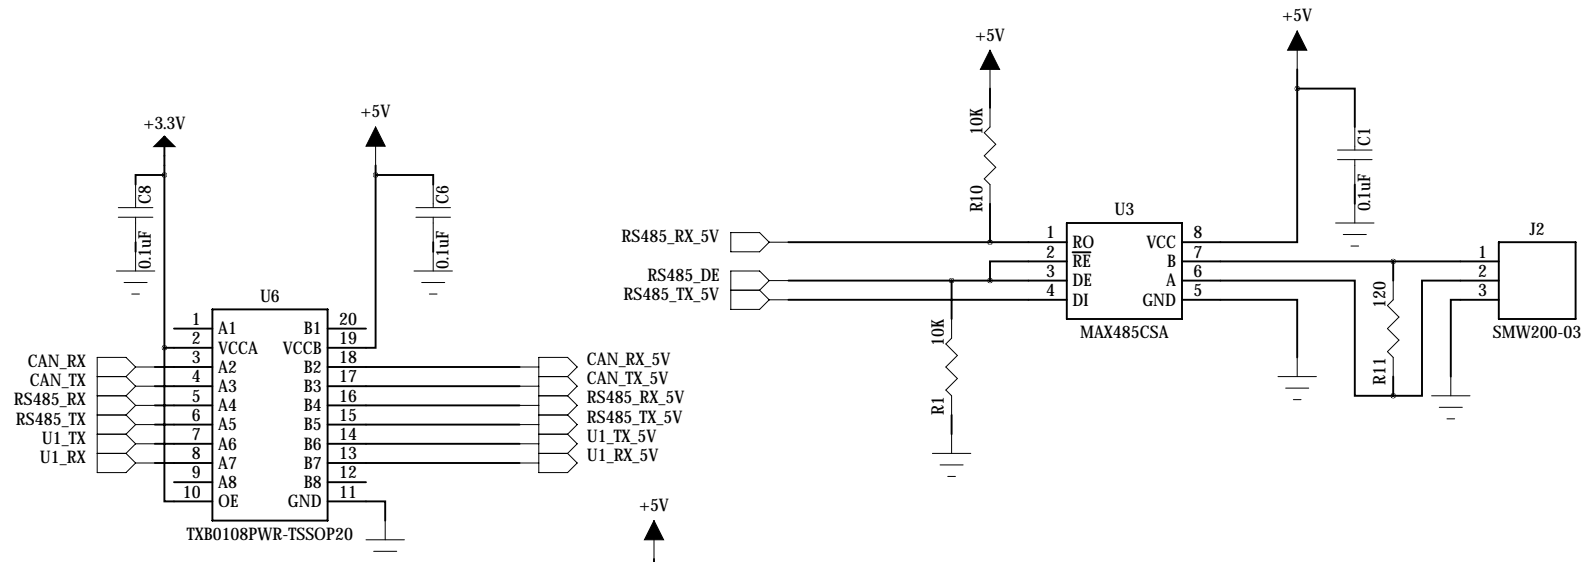

C

C

B

B

A

A

COMPANY:	HIGENIS	
TITLE:	ESP32_DEVKITV4C_CAN485	REV: 0
SHEET: 01	1	