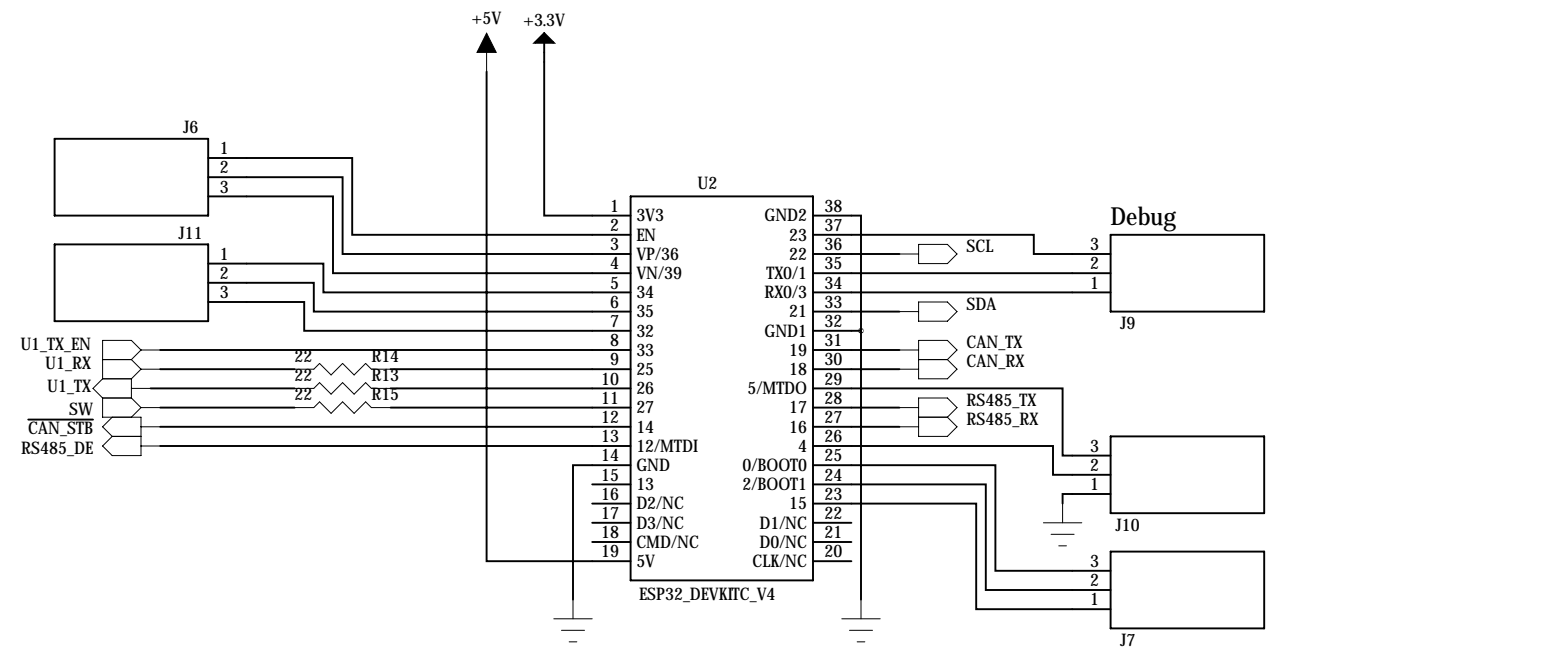

C

C

B

B

A

A

COMPANY:	HIGENIS	
TITLE:	ESP32_DEVKITV4C_CAN485	REV: 0
SHEET: 01	1	