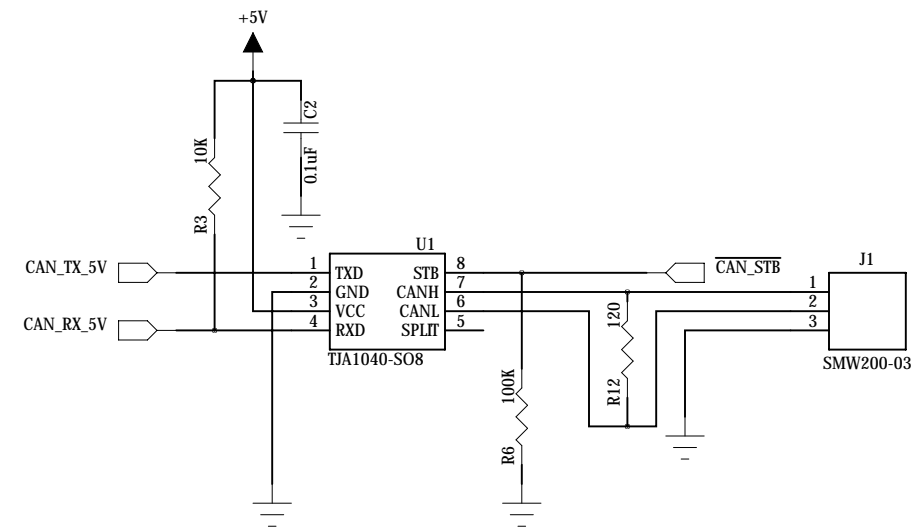

C

C

B

B

A

A

COMPANY:	HIGENIS	
TITLE:	ESP32_DEVKITV4C_CAN485	REV: 0
SHEET: 01	1	