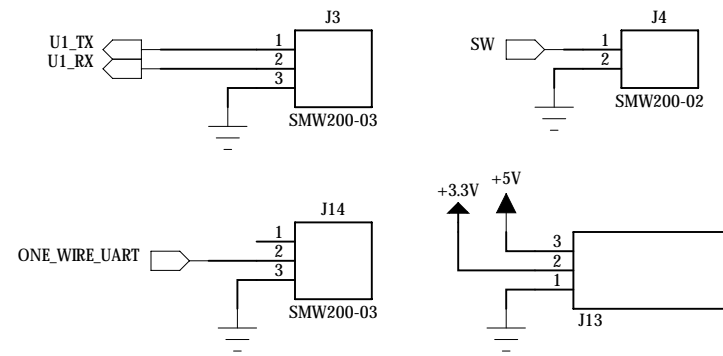

C

C

B

B

A

A

COMPANY:	HIGENIS	
TITLE:	ESP32_DEVKITV4C_CAN485	REV: 0
SHEET: 01	1	