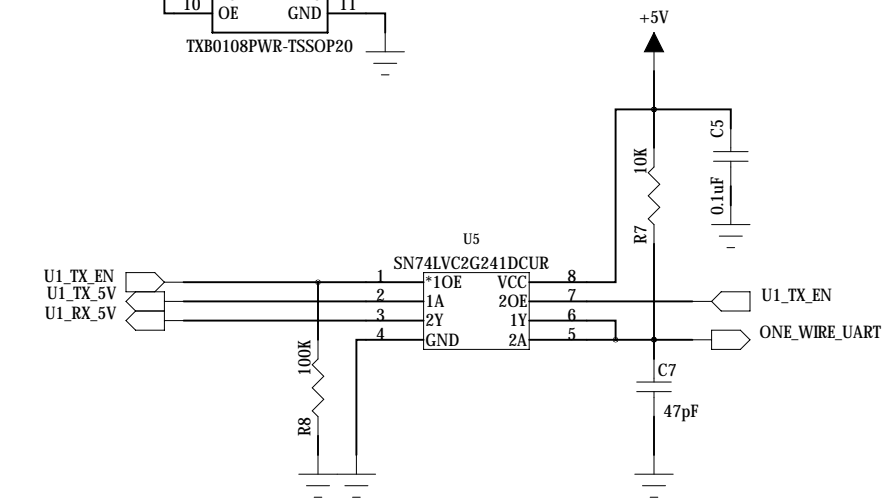

C

C

B

B

A

A

COMPANY:	HIGENIS	
TITLE:	ESP32_DEVKITV4C_CAN485	REV: 0
SHEET: 01	1	