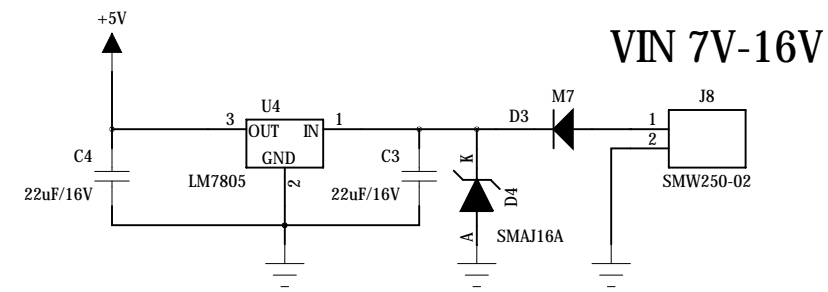

C

C

B

B

A

A

COMPANY:	HIGENIS	
TITLE:	ESP32_DEVKITV4C_CAN485	REV: 0
SHEET: 01	1	